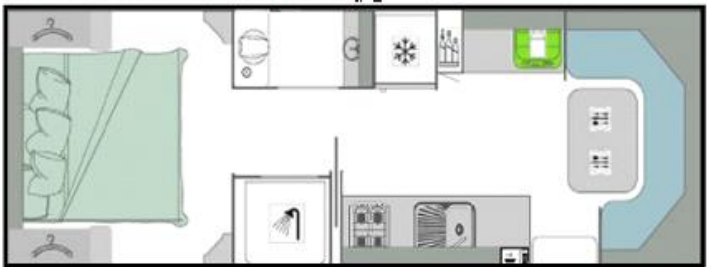

18'6" Mid Door – Single axle (Goodlife RV) 

19' Mid Door – Tandem Axle (Goodlife RV) 

20'6" Rear door (Goodlife RV) 

20'6" Rear door (Goodlife RV) 

22'6" Rear club (Goodlife RV) 

18'6" Family Layout (Goodlife RV) 