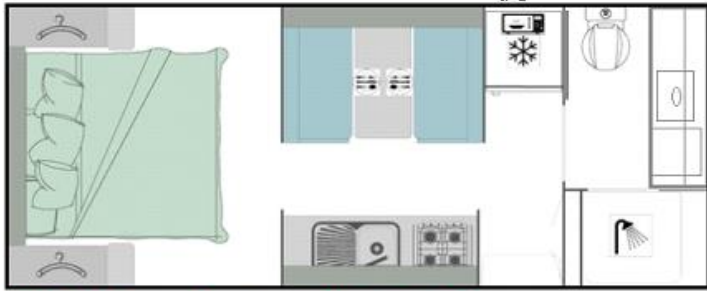

18'6" Mid Door – Single axle (Goodlife RV)

18'6" Rear door – Single axle (Goodlife RV)