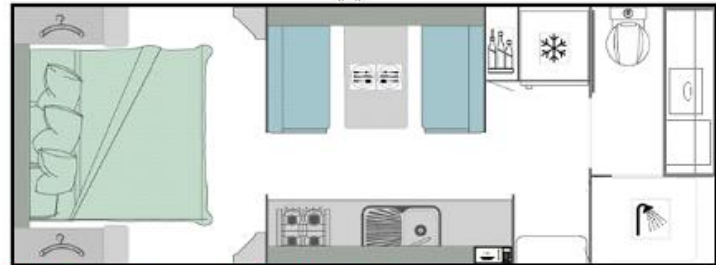

18'6" Mid Door – Single axle (Goodlife RV) 

19' Mid Door – Tandem Axle (Goodlife RV) 

20'6" Rear door (Goodlife RV) 

20'6" Rear door (Goodlife RV) 

22'6" Rear club (Goodlife RV) 

18'6" Family Layout (Goodlife RV) 