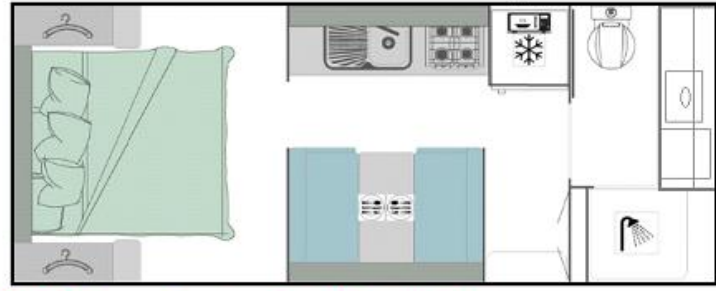

19' Mid Door – Tandem Axle (Goodlife RV)

18'6" Rear door – Single axle (Goodlife RV)