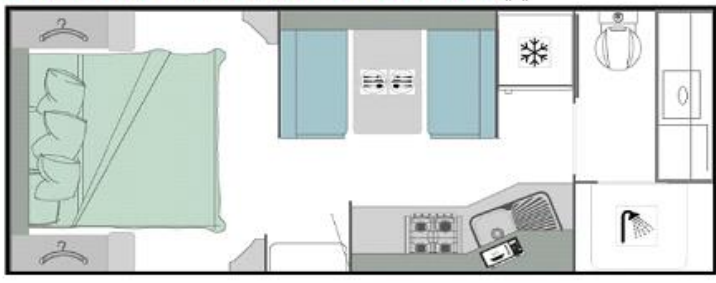

18'6" Mid Door – Single axle (Goodlife RV) 

19' Mid Door – Tandem Axle (Goodlife RV) 

20'6" Rear door (Goodlife RV) 

20'6" Rear door (Goodlife RV) 

22'6" Rear club (Goodlife RV) 

18'6" Family Layout (Goodlife RV) 