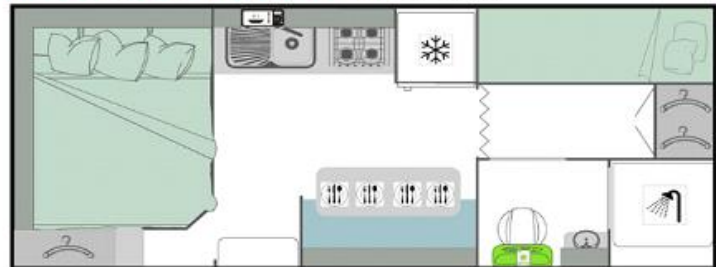

18'6" Mid Door – Single axle (Goodlife RV) 

19' Mid Door – Tandem Axle (Goodlife RV) 

20'6" Rear door (Goodlife RV) 

20'6" Rear door (Goodlife RV) 

22'6" Rear club (Goodlife RV) 

18'6" Family Layout (Goodlife RV) 