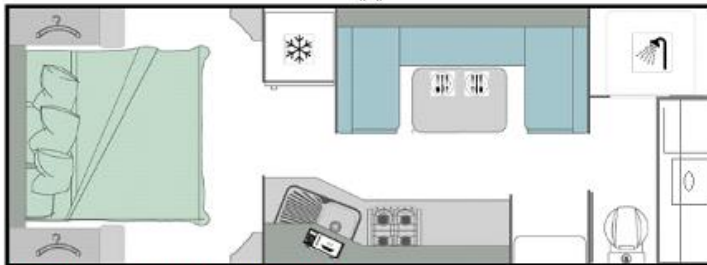

18'6" Mid Door – Single axle (Goodlife RV) 

19' Mid Door – Tandem Axle (Goodlife RV) 

20'6" Rear door (Goodlife RV) 

20'6" Rear door (Goodlife RV) 

22'6" Rear club (Goodlife RV) 

18'6" Family Layout (Goodlife RV) 