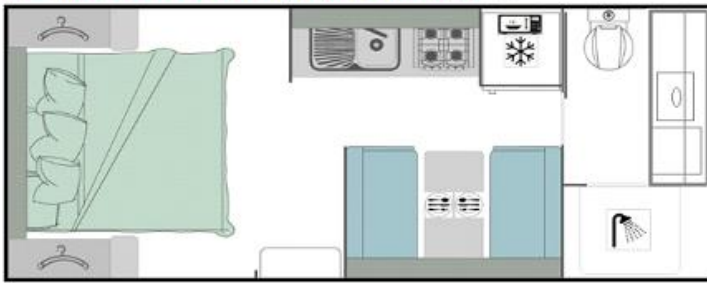

18'6" Mid Door – Single axle (Goodlife RV) 

19' Mid Door – Tandem Axle (Goodlife RV) 

20'6" Rear door (Goodlife RV) 

20'6" Rear door (Goodlife RV) 

22'6" Rear club (Goodlife RV) 

18'6" Family Layout (Goodlife RV) 