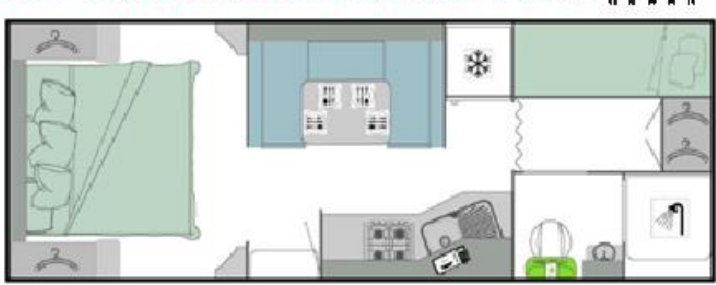

21'6" Family Layout (Goodlife RV) Club or "L" shape

More layouts available

Disclaimer: While all care has been taken to ensure all specifications are correct at the time of printing, some details can change from time to time due to availability. Please confirm all details before purchasing with your sales representative. All photographs used are for display purposes only and may show some accessories that are not included with the van.